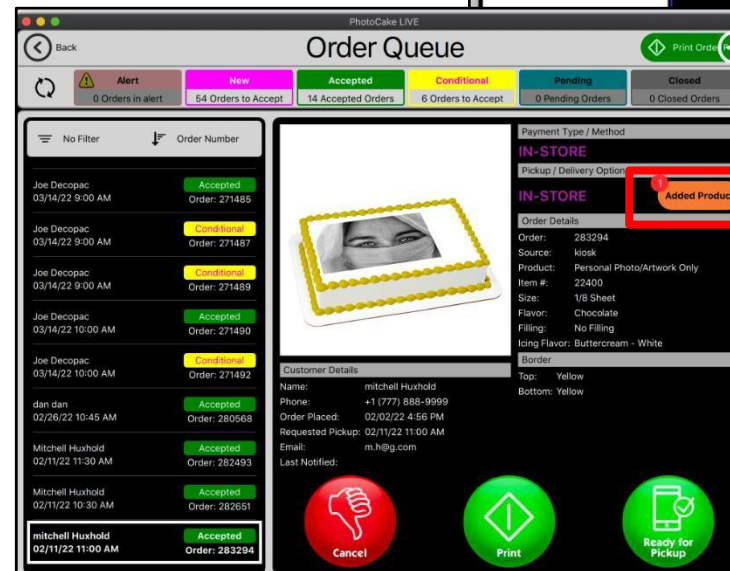

- #0 Item #6980
- #1 Item #6981
- #2 Item #6982
- #3 Item #6983
- #4 Item #6984
- #5 Item #6985

- #6 Item #6986
- #7 Item #6987
- #8 Item #6988
- #9 Item #6989
- ? Item #18193

Mini Gold Numeral Candles 6/pkg

- #0 Item #24459
- #1 Item #24460
- #2 Item #24461
- #3 Item #24462
- #4 Item #24463
- #5 Item #24464

- #6 Item #24465
- #7 Item #24466
- #8 Item #24467
- #9 Item #24468
- ? Item #24469

Candle Add- On

Decorator Experience: Candle order information will be included on your customer's order. If the order includes an add-on candle reference the item number and include with your cake order.

PCO View

PCLive View

Admin View