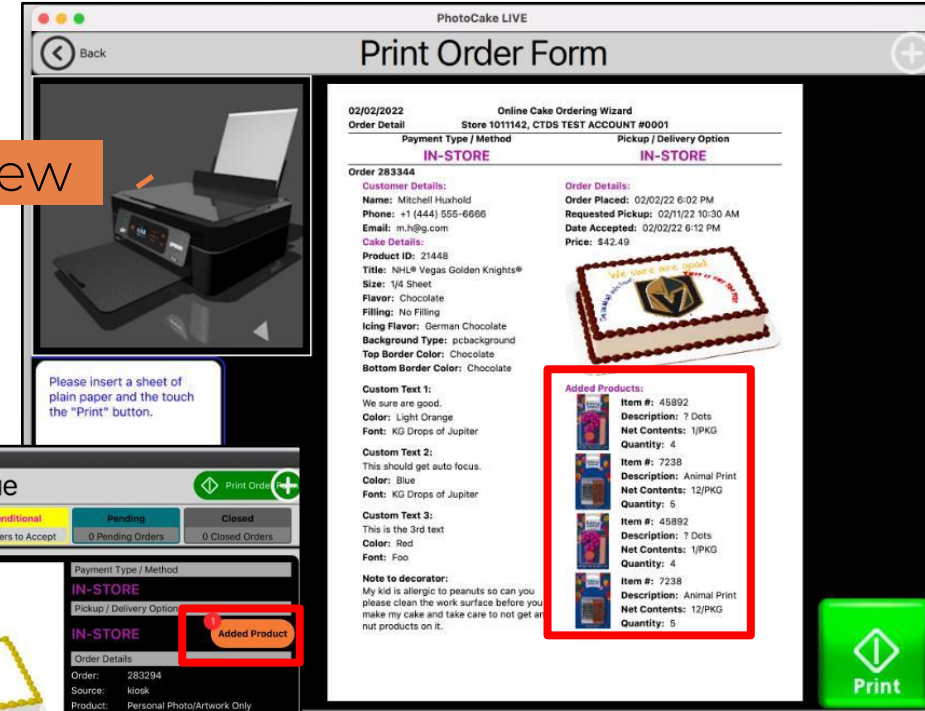

- #0 Item #24459
- #1 Item #24460
- #2 Item #24461
- #3 Item #24462
- #4 Item #24463
- #5 Item #24464

- #6 Item #24465
- #7 Item #24466
- #8 Item #24467
- #9 Item #24468
- ? Item #24469

Candle Add- On

Decorator Experience: Candle order information will be included on your customer's order. If the order includes an add-on candle reference the item number and include with your cake order.

PCO View

PCLive View

Admin View