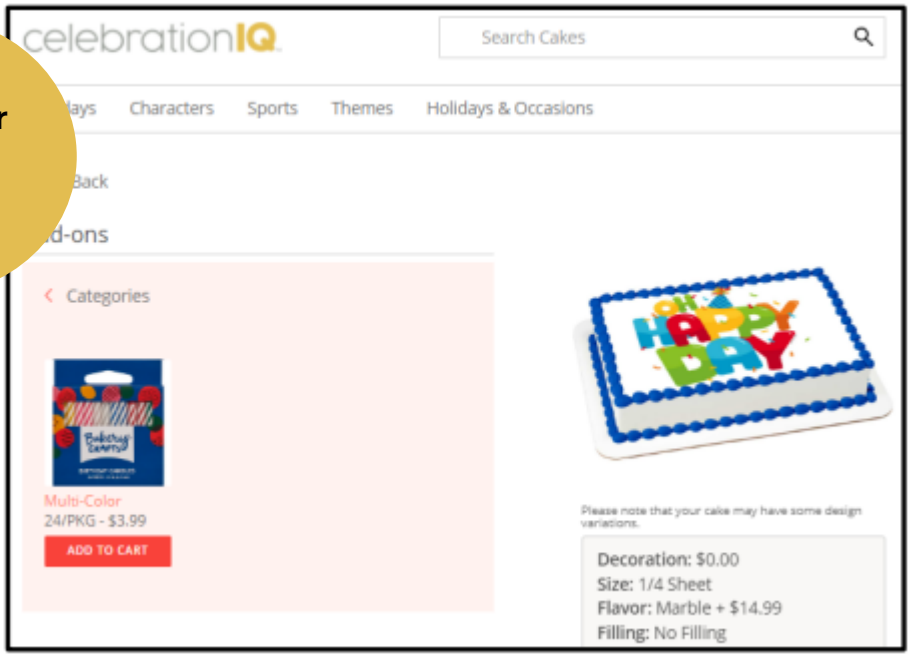

Multi-Color Smooth & Spiral Candles Item #9687 (12/pkg)

Improving your average CIQ order with Candles

- Strategy: Offer your customers the ability to add on candles to their personalized cake order. Keep it simple start by offering two styles.
- Use your current candle rack or the counter display box can be placed on your cake case or behind the case for easy decorator accessibility.

Customer Ordering Process